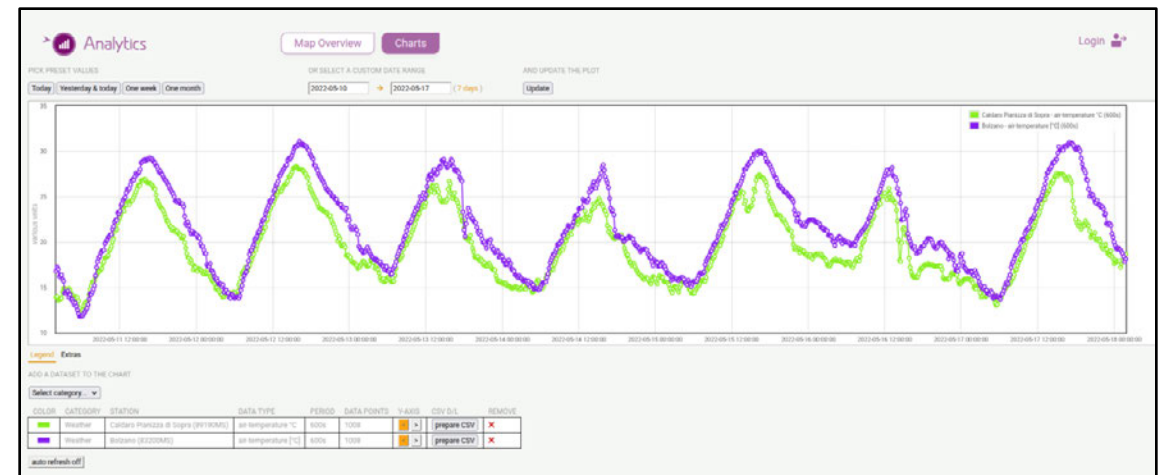

THE OPEN DATA HUB ANALYTICS