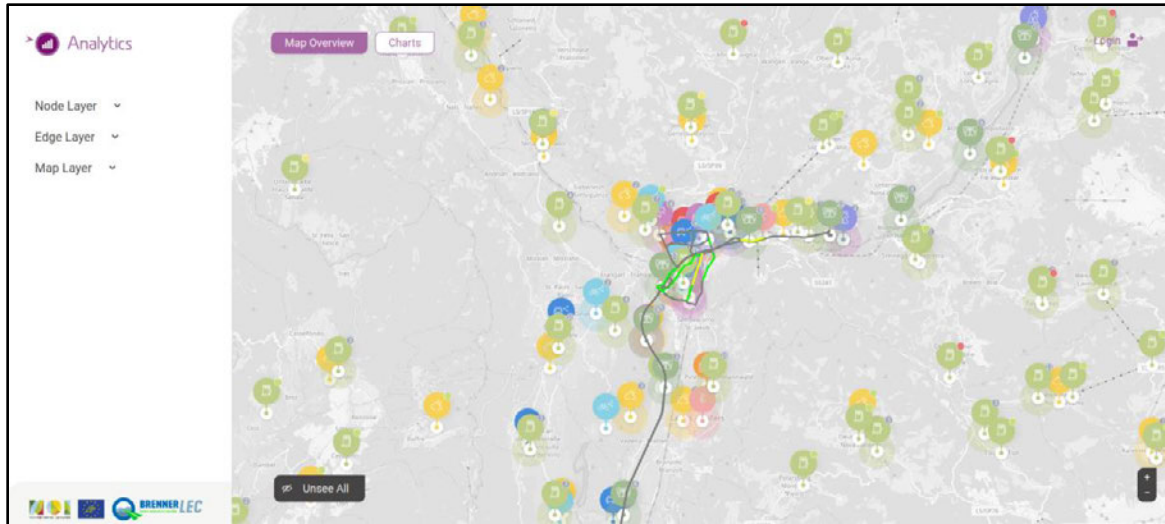

THE OPEN DATA HUB ANALYTICS