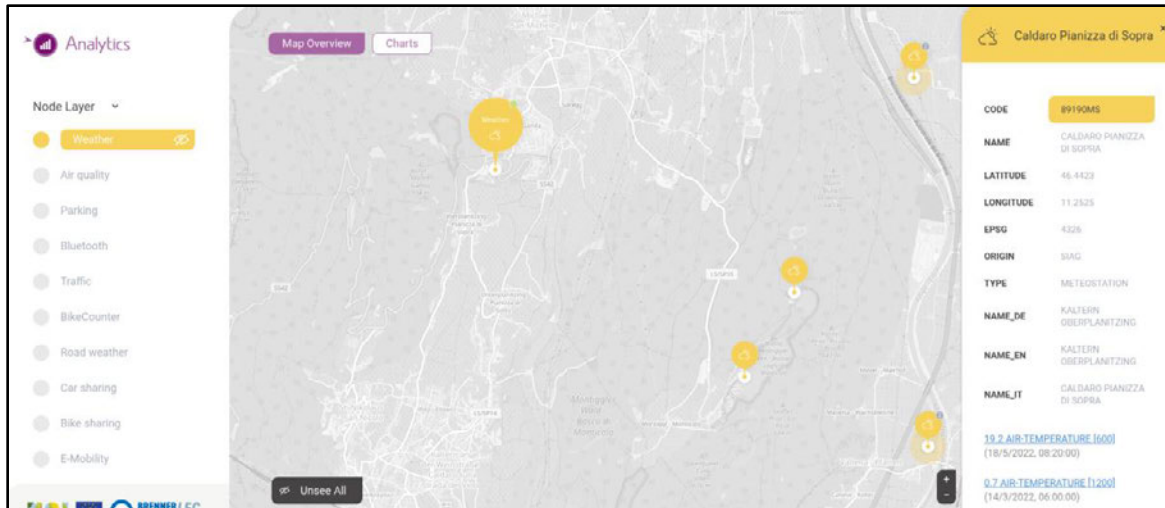

THE OPEN DATA HUB ANALYTICS